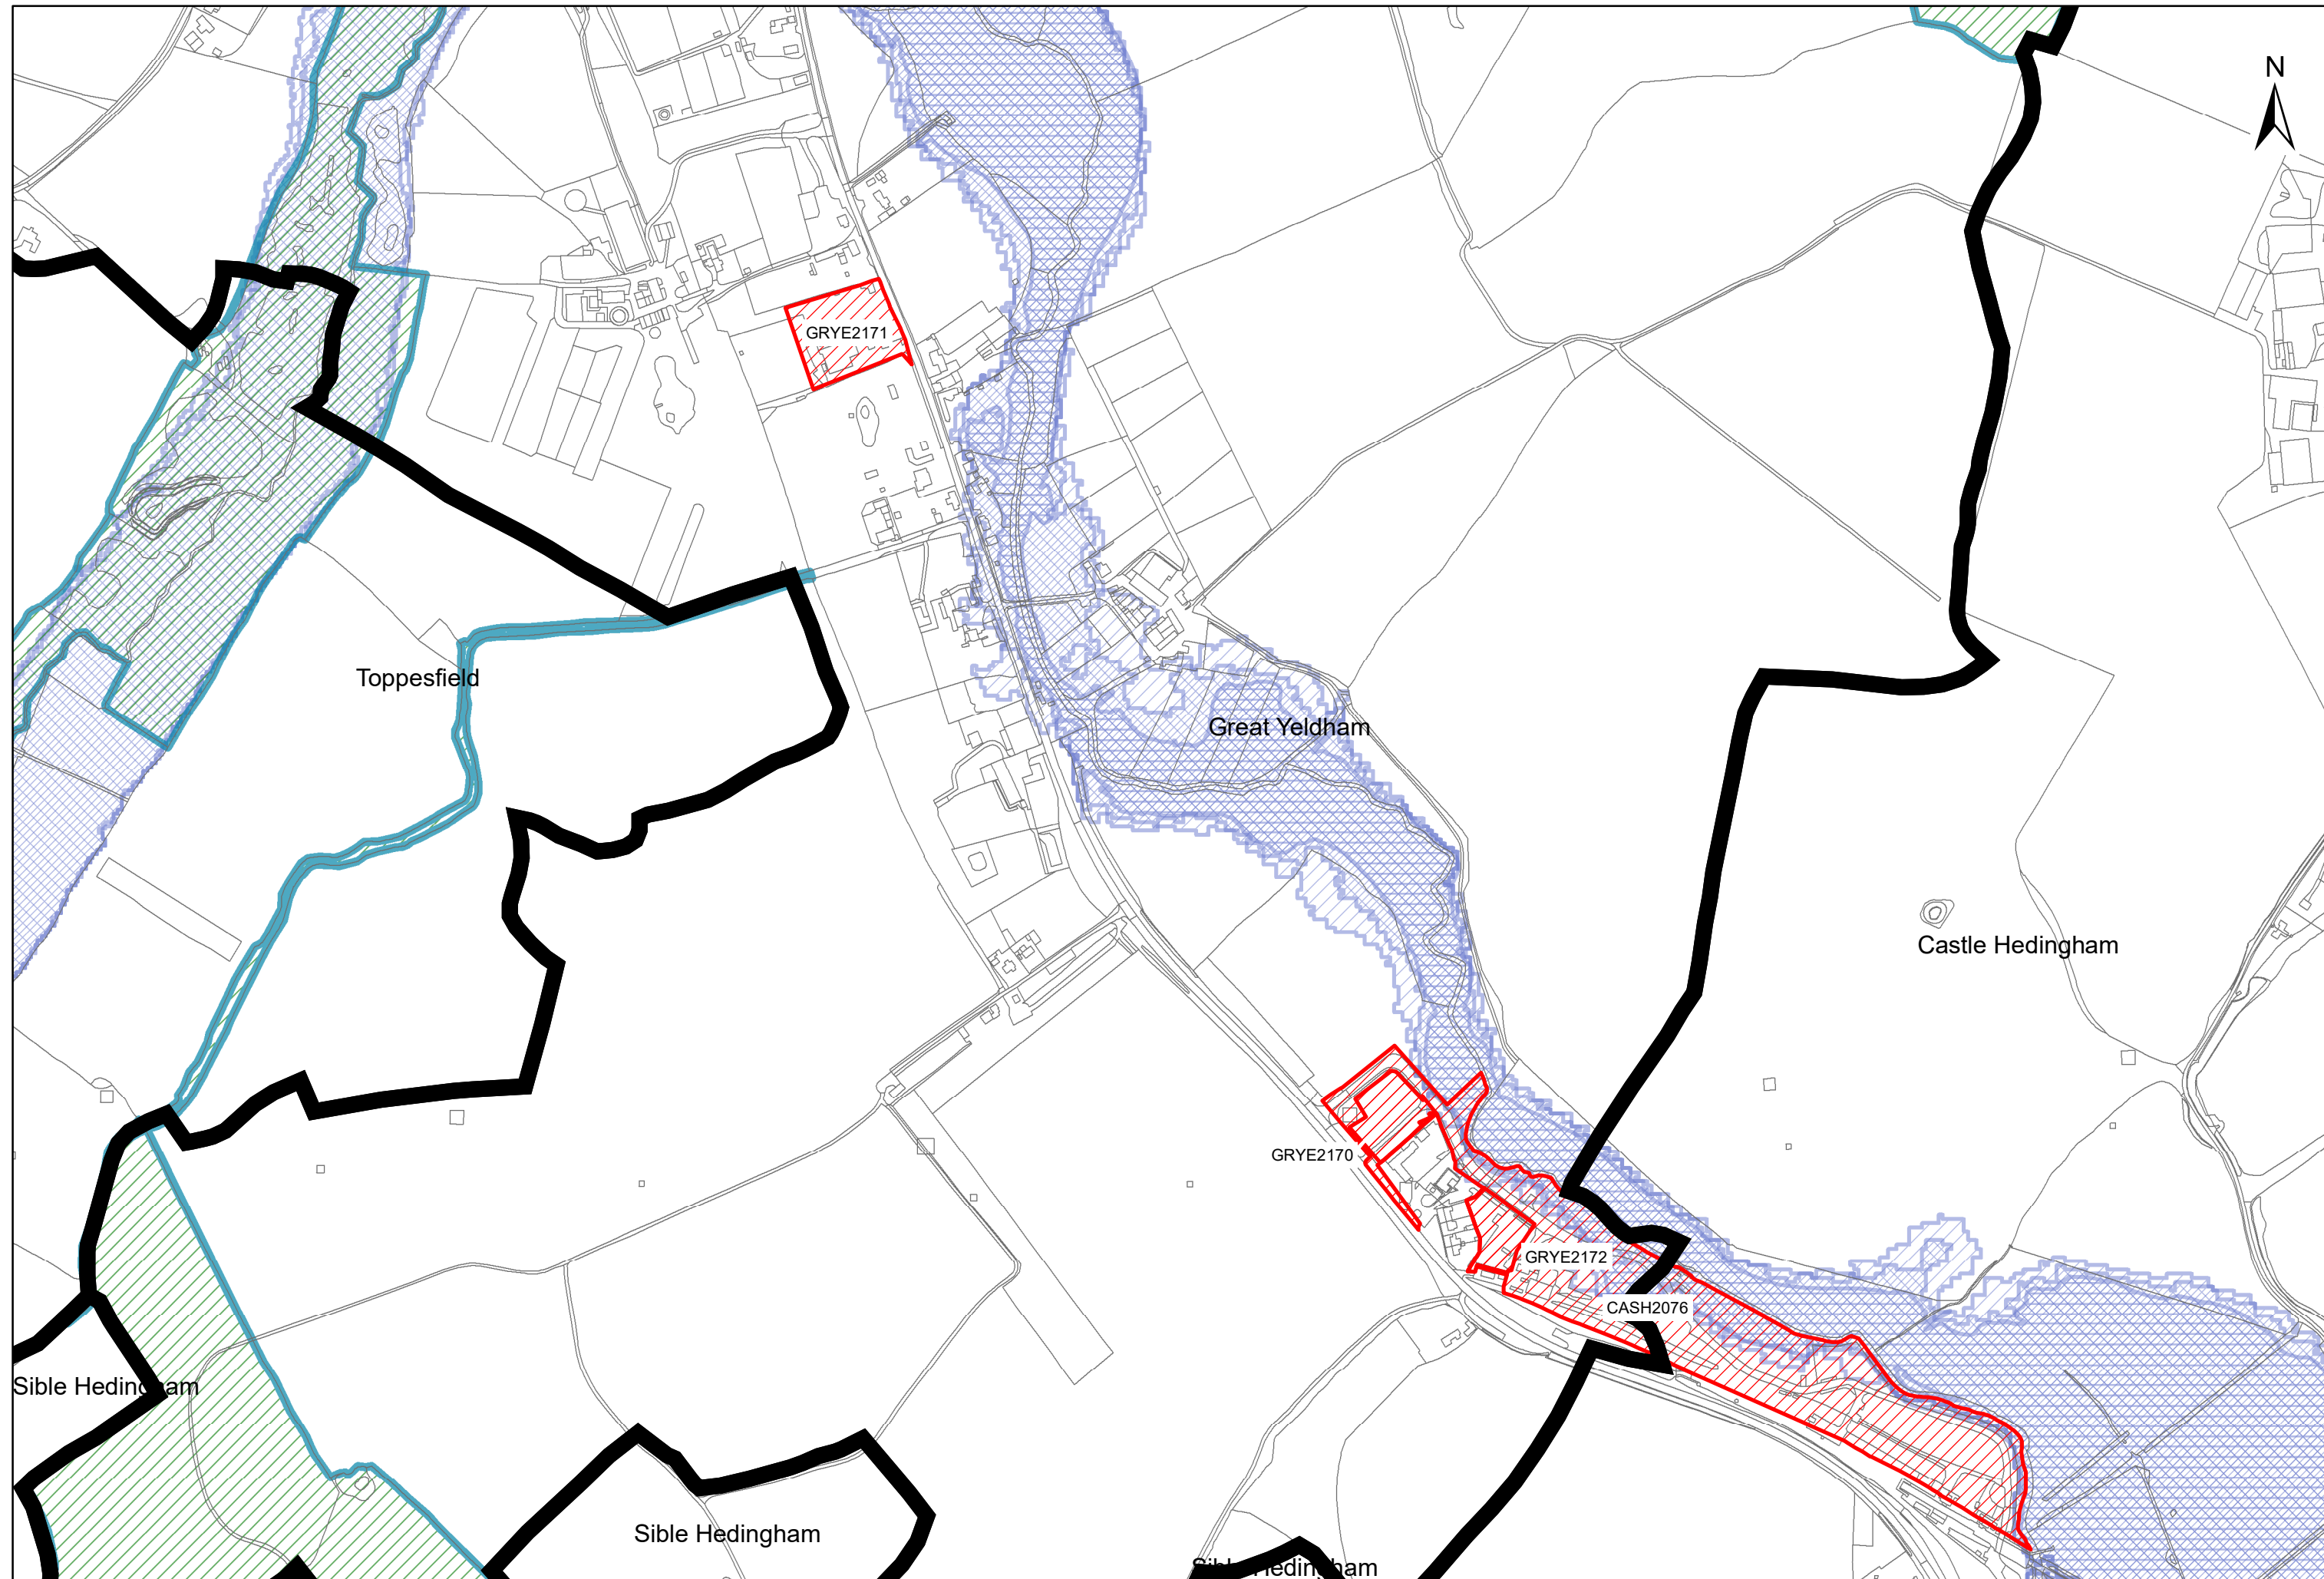

Call For Sites - Great Yeldham 2

0 0.05 0.1 0.2 0.3 0.4 Miles

"Reproduced from the Ordnance Survey mapping with the permission of the Controller of his Majesty's Stationery Office © Crown Copyright. Unauthorised reproduction infringes Crown Copyright and may lead to prosecutions or civil proceedings." Braintree District Council O/S Licence No. LA 100018490. 2024